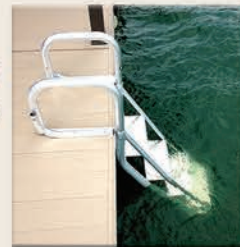

AQUA STAIRS

Simply walk out of the water. No climbing!