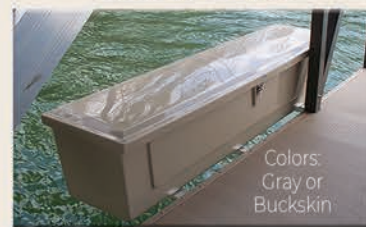

### DOG WATER RAMP

Weighted mesh provides easy entry onto dock or boat.

### KAYA ARM KAYAK LAUNCH

Makes it safe to enter and exit your kayak.

### JUMBO DOCK LOCKER

Off-deck storage.

Colors: Gray or Buckskin